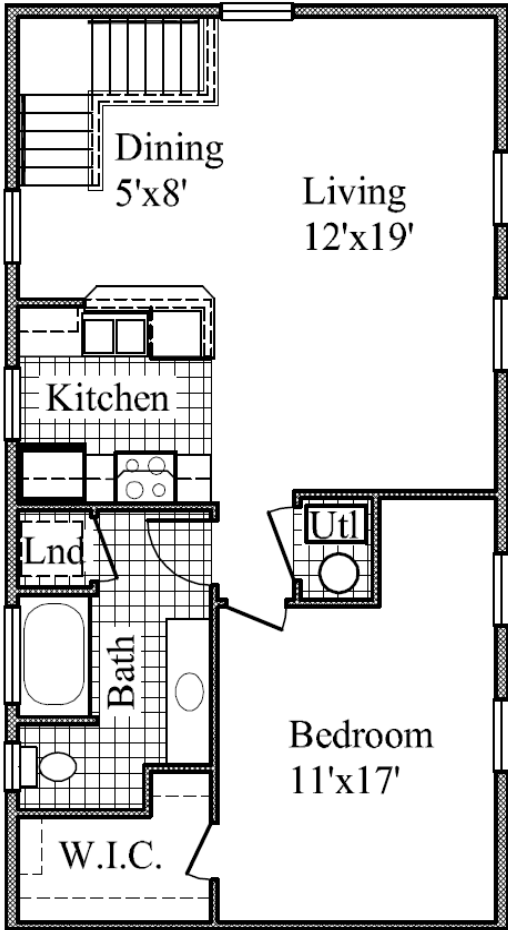

CONCORD SQUARE APARTMENTS

1 BEDROOM CARRIAGE HOUSE

850 Square Feet
1 Bedroom, 1 Bathroom
Carriage House with 1 car
attached garage & opener