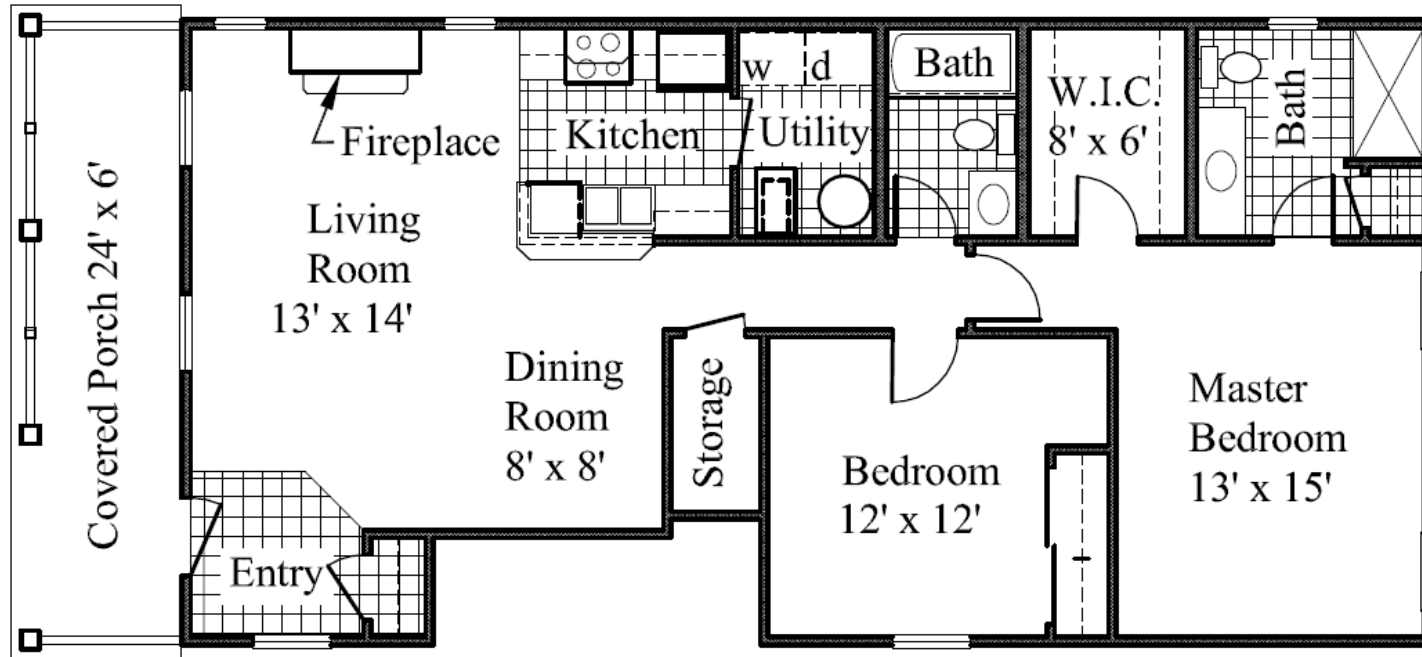

URBAN ASSETS

2 BEDROOM GARDEN - GLENN

1,098 Square Feet

2 Bedroom, 2 Bathroom

with 1 car detached

garage & opener