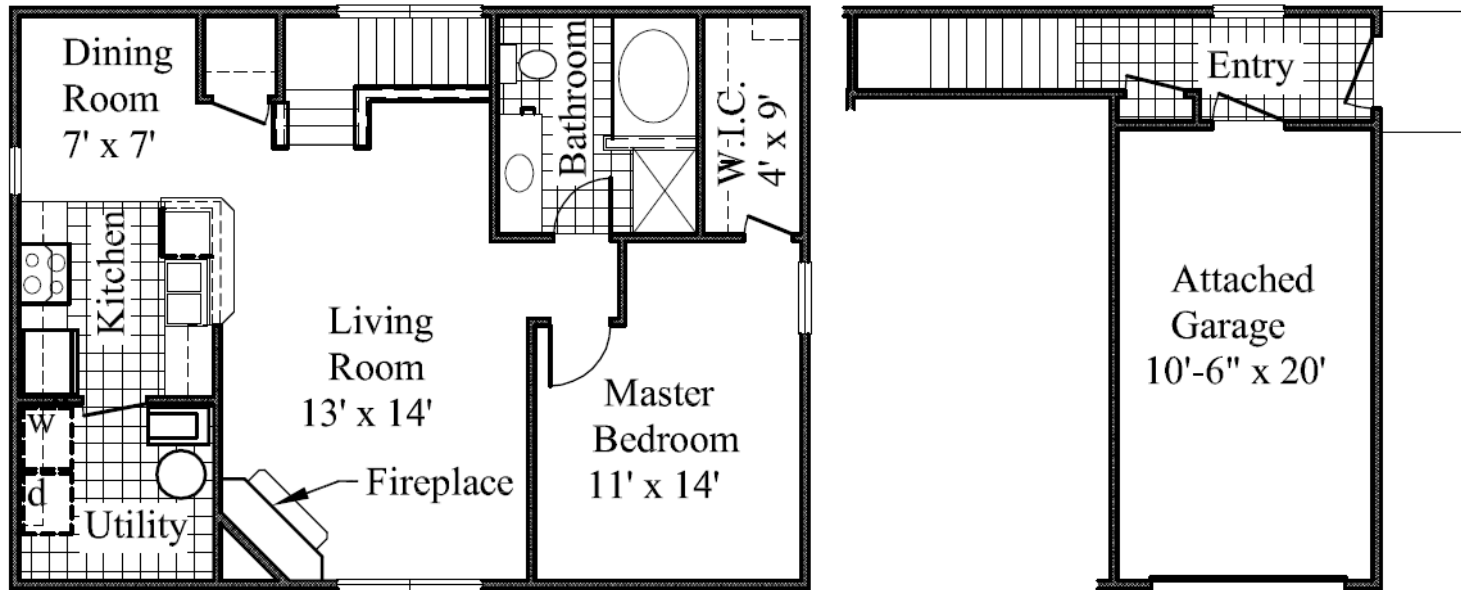

URBAN ASSETS

1 BEDROOM CARRIAGE HOUSE - GLENN

850 Square Feet

1 Bedroom, 1 Bathroom

with 1 car attached

garage & opener