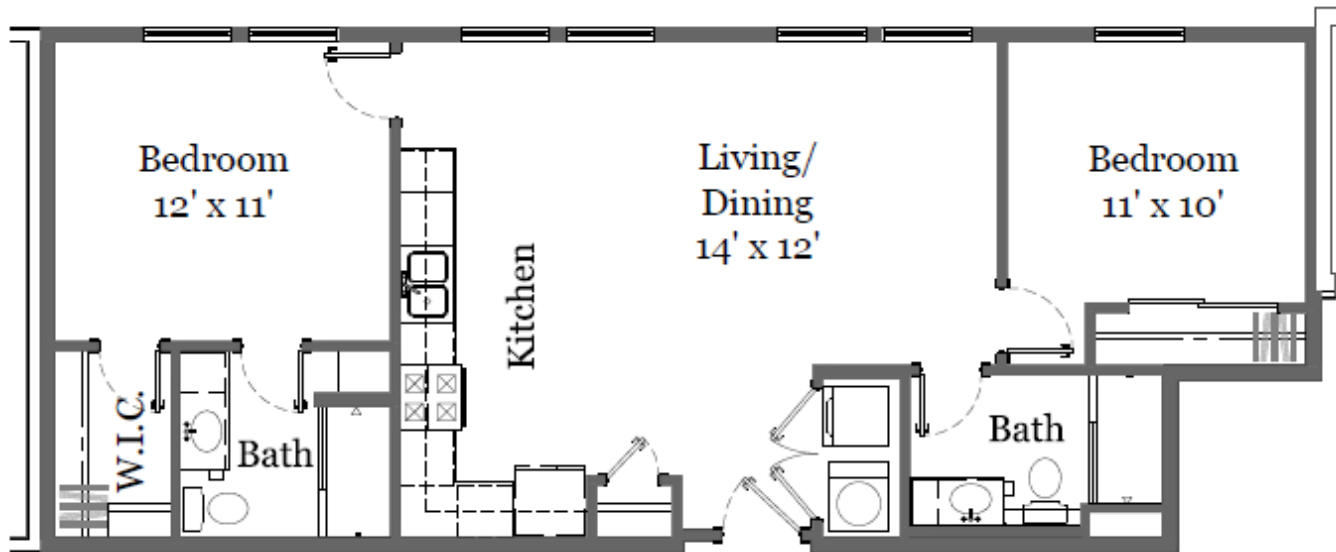

THE PEAKE

G2 — 2 BEDROOM FLAT

938 Square Feet

2 Bedroom, 2 Bathroom

with 2 tandem parking

spaces in attached

building garage