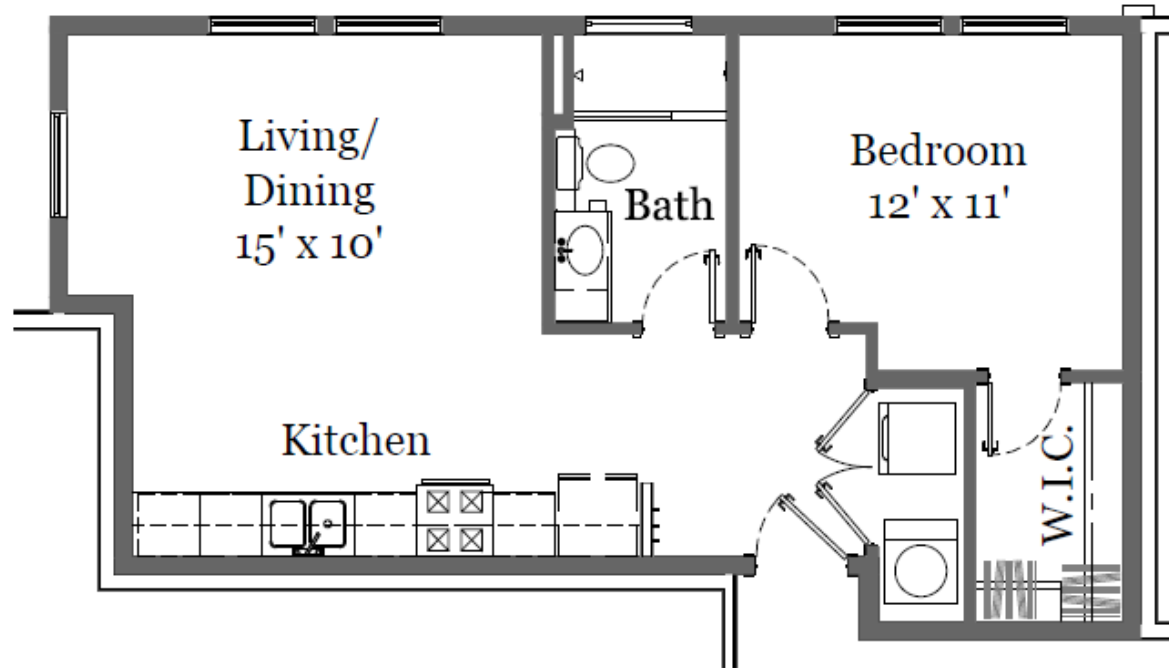

THE PEAKE

F1 — 1 BEDROOM FLAT

632 Square Feet

1 Bedroom, 1 Bathroom

with 1 parking space

in attached building garage