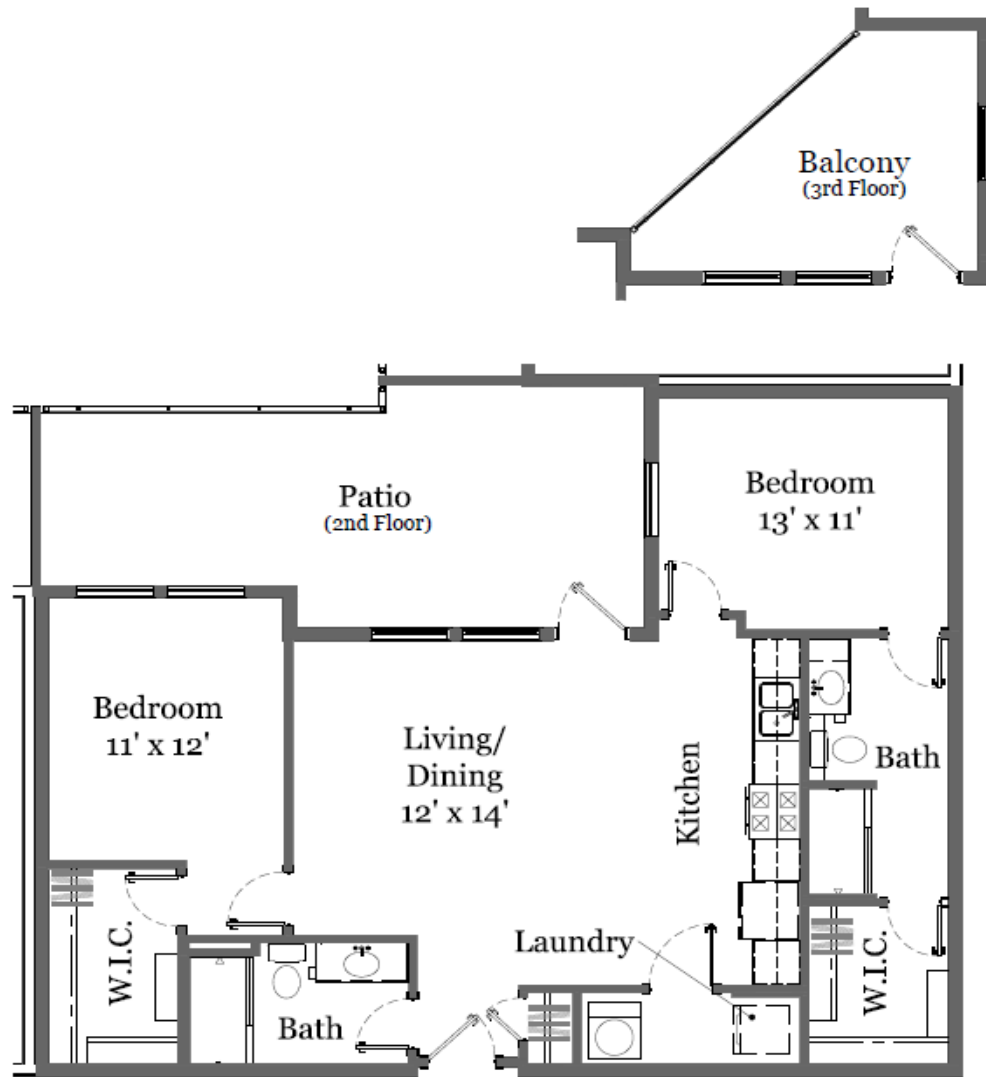

THE PEAKE

E2 — 2 BEDROOM FLAT

1,033 Square Feet
2 Bedroom, 2 Bathroom
with 2 tandem parking
spaces in attached
building garage