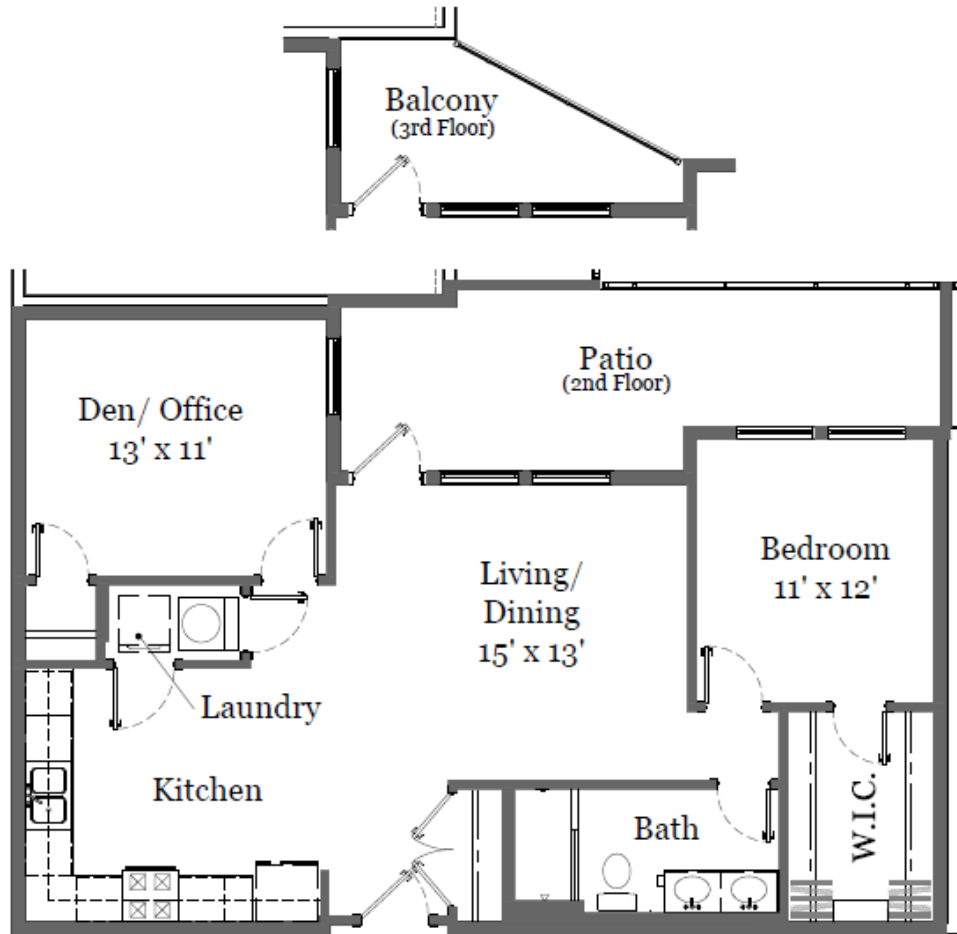

# THE PEAKE

## D1 — 1 BEDROOM FLAT

960 Square Feet  
1 Bedroom, 1 Bathroom  
with den and 2 tandem  
parking spaces in  
attached building garage