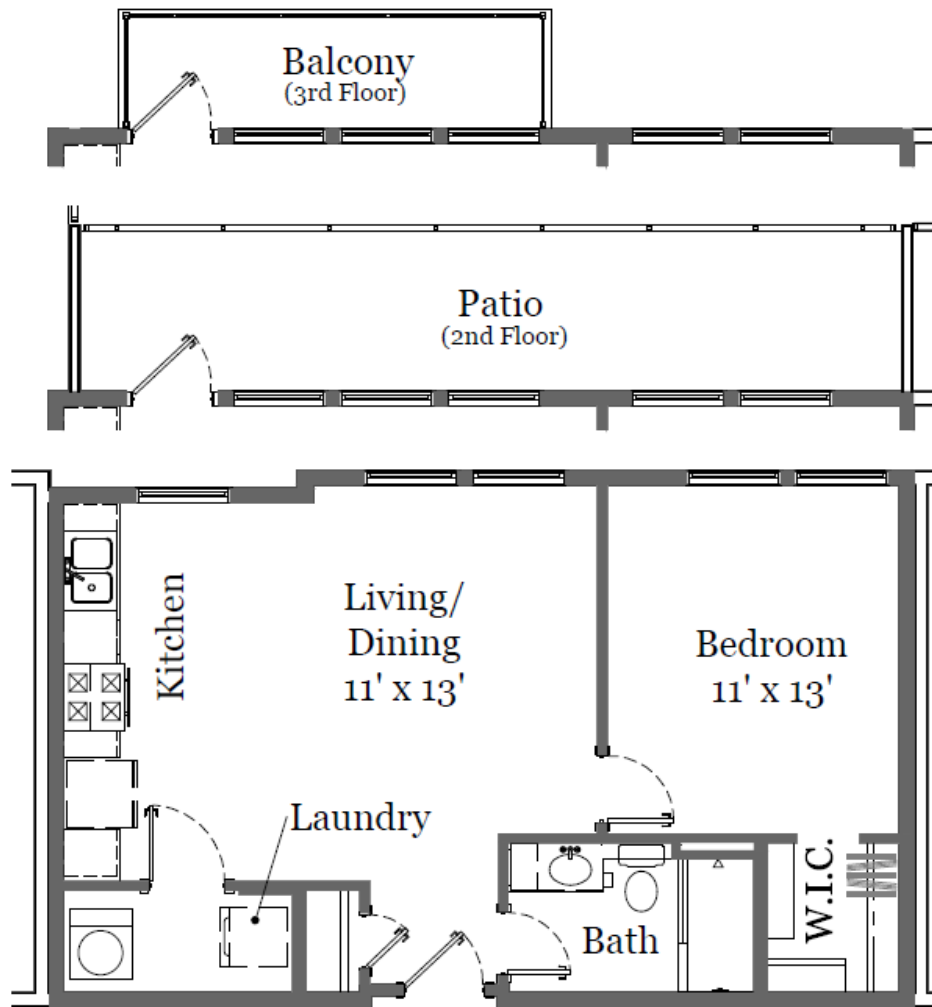

THE PEAKE

C1 — 1 BEDROOM FLAT

630-348 Square Feet
1 Bedroom, 1 Bathroom
with 1 parking space
in attached building garage