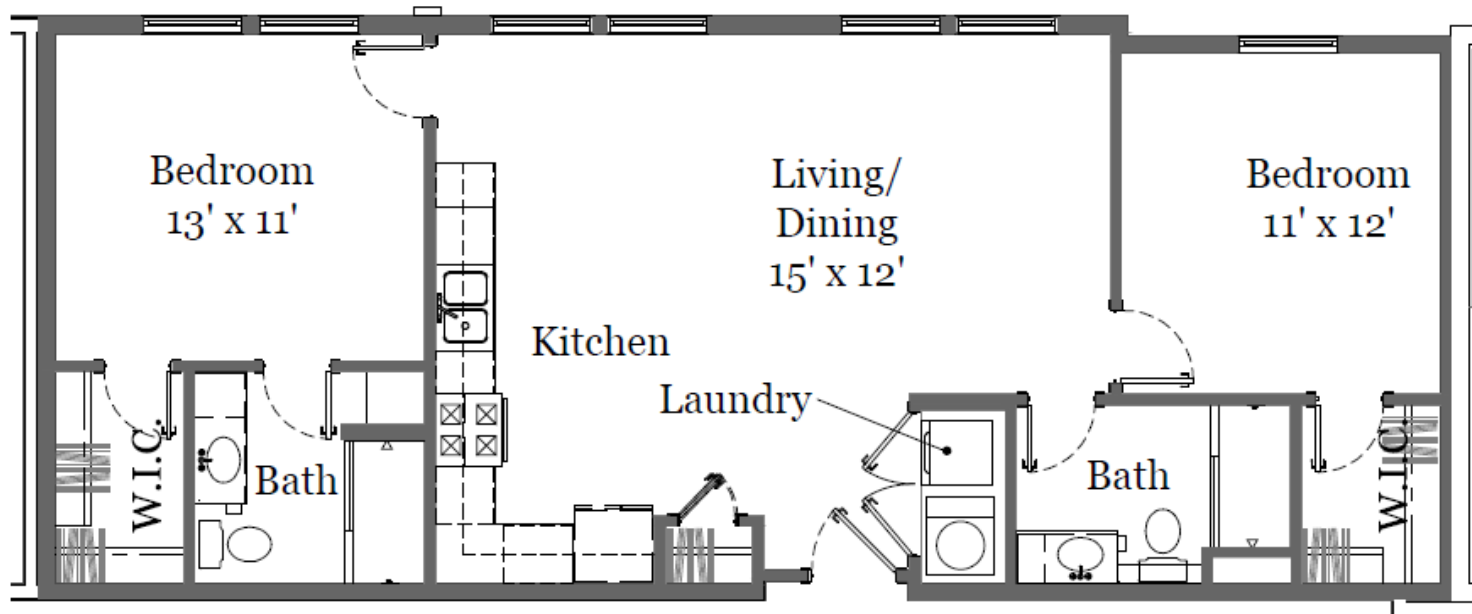

# THE PEAKE

## B2 — 2 BEDROOM FLAT

978 Square Feet

2 Bedroom, 2 Bathroom

with 2 tandem parking spaces

in attached building garage