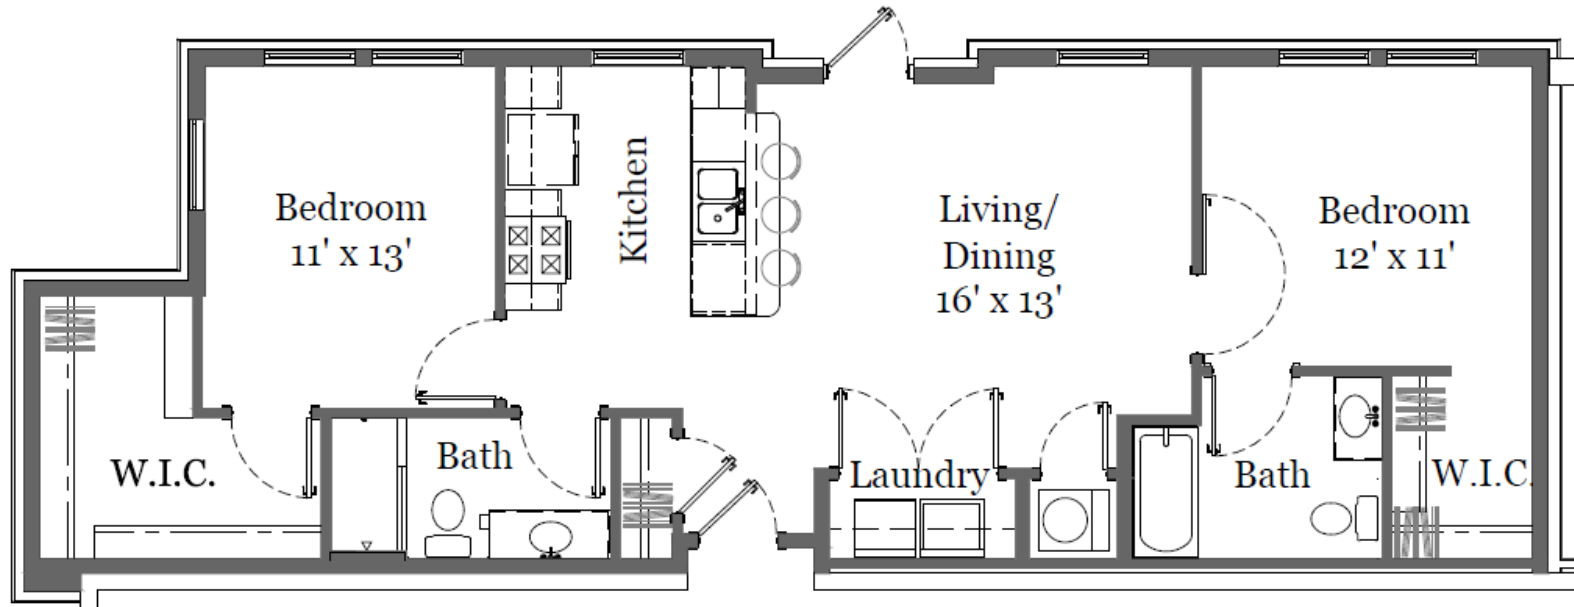

THE PEAKE

B2 TYPE A — 2 BEDROOM FLAT

1,057 Square Feet

2 Bedroom, 2 Bathroom

with 2 parking spaces in
attached building garage