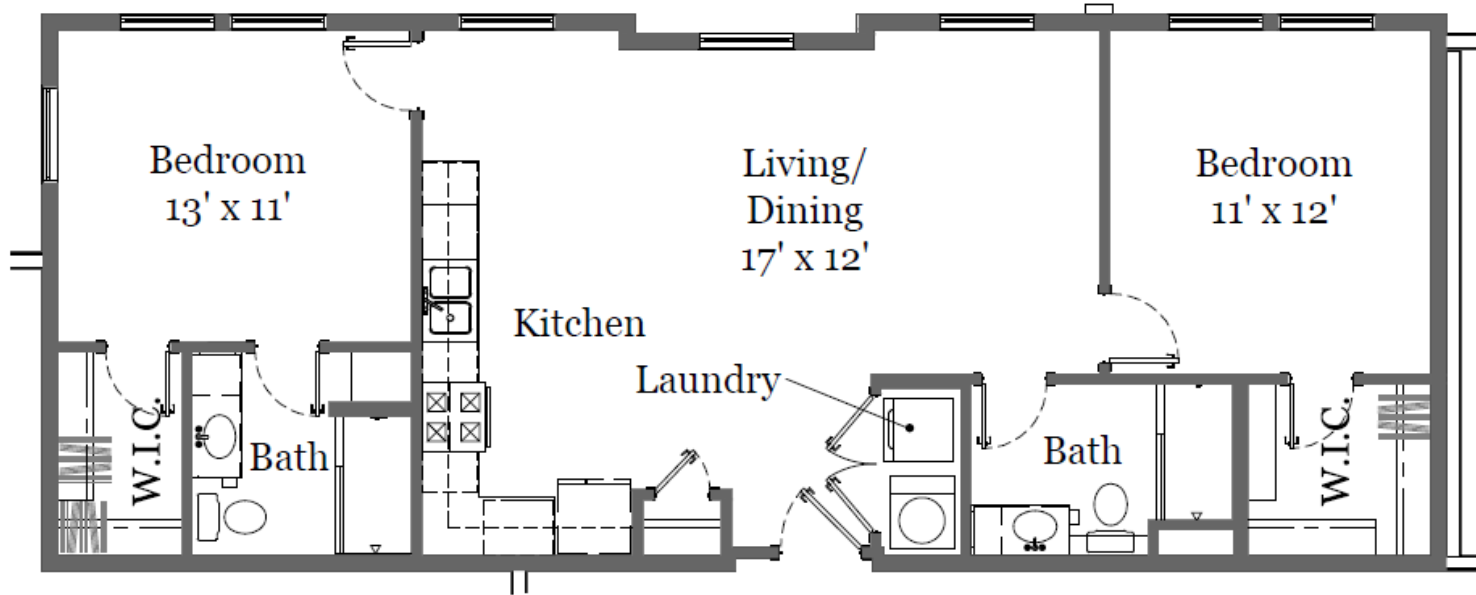

# THE PEAKE

## B1 — 2 BEDROOM FLAT

1,027 Square Feet

2 Bedroom, 2 Bathroom

with 2 tandem parking spaces

in attached building garage