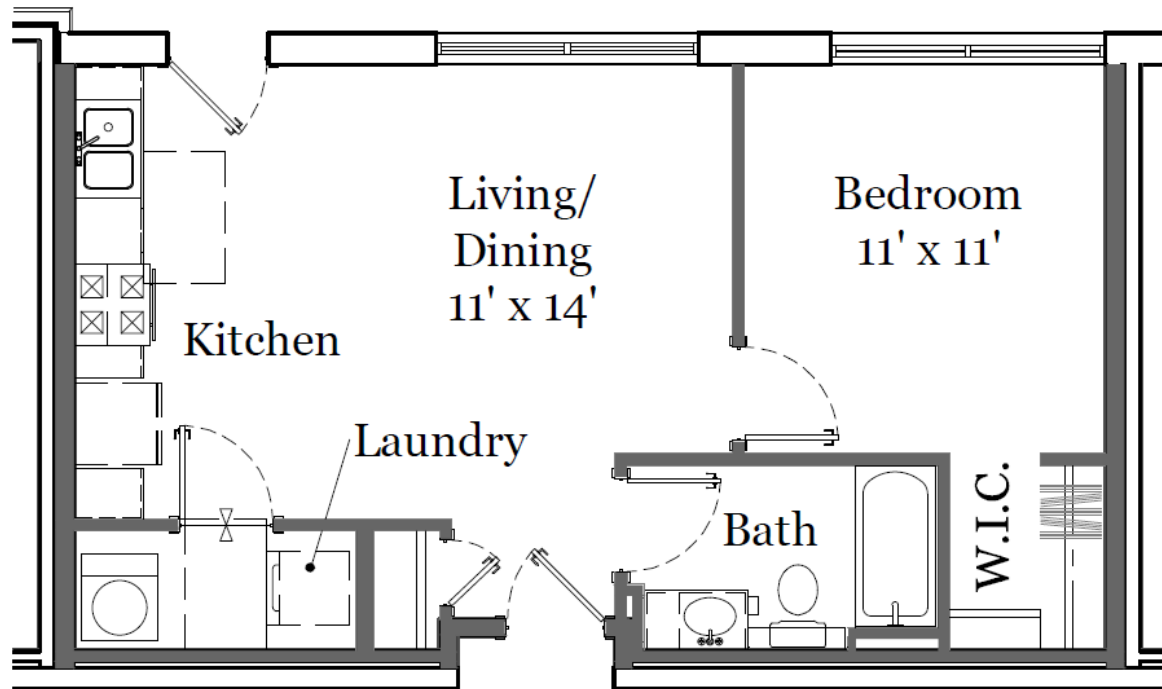

THE PEAKE

A2 — 1 BEDROOM FLAT

614 Square Feet

1 Bedroom, 1 Bathroom

with 1 parking space in
attached building garage