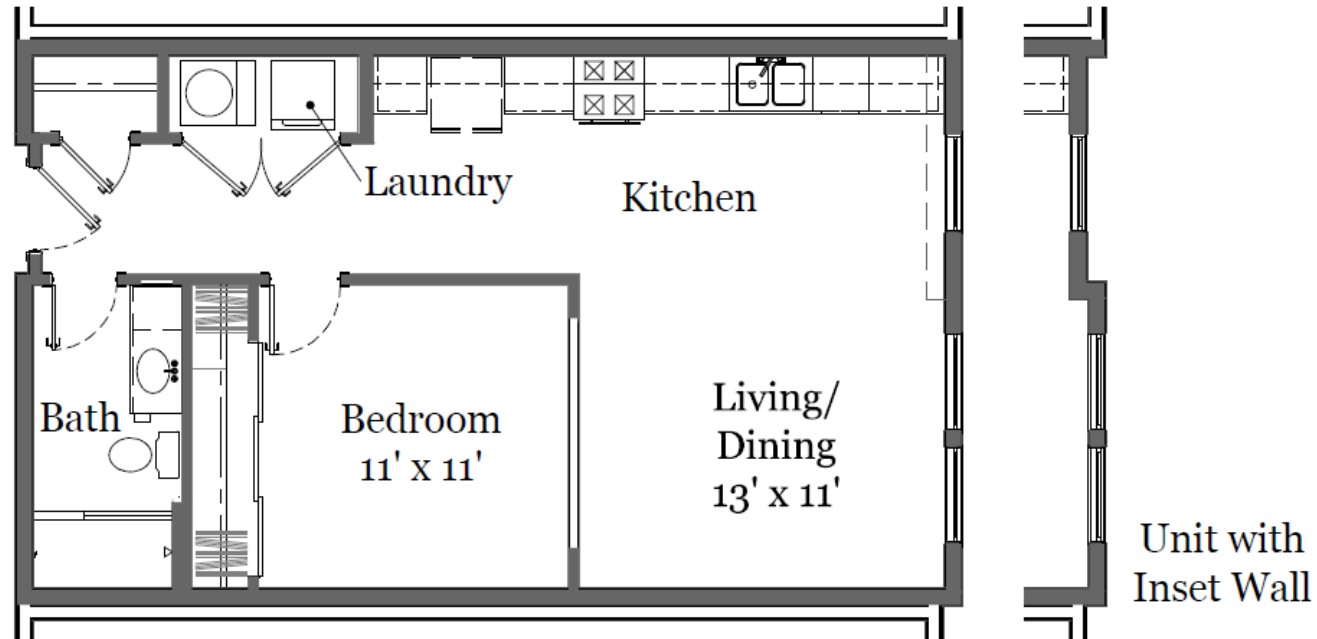

THE PEAKE

A1 — 1 BEDROOM FLAT

669-675 Square Feet

1 Bedroom, 1 Bathroom

with 1-2 parking space(s)

in attached building garage