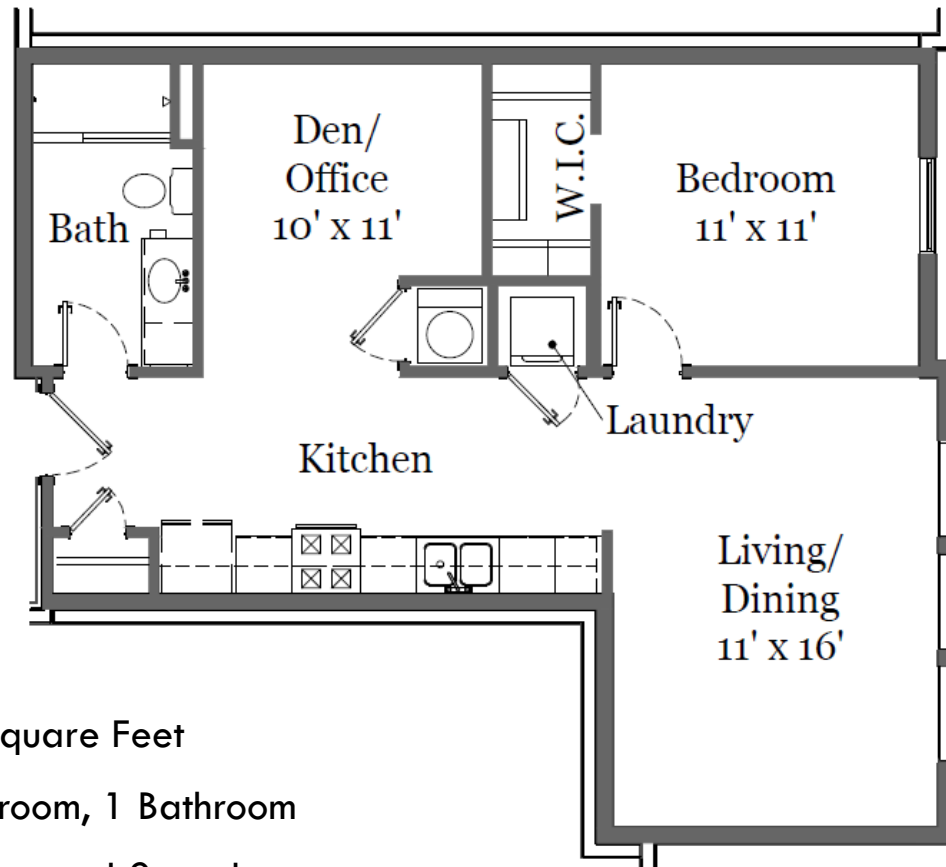

THE PEAKE

A1 CORNER — 1 BEDROOM FLAT

775 Square Feet

1 Bedroom, 1 Bathroom

with den and 2 tandem

parking spaces in attached

building garage