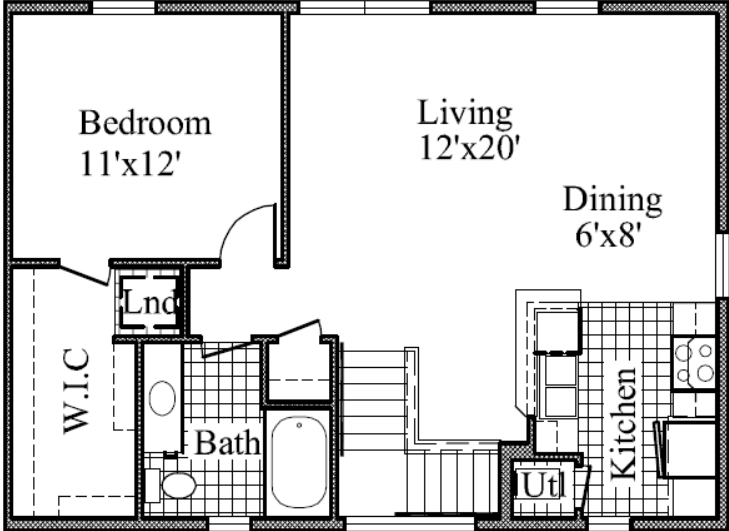

CONCORD SQUARE APARTMENTS

1 BEDROOM SINGLE FAMILY CARRIAGE HOUSE

850 Square Feet
1 Bedroom, 1 Bathroom
Carriage House with 1 car
attached garage & opener